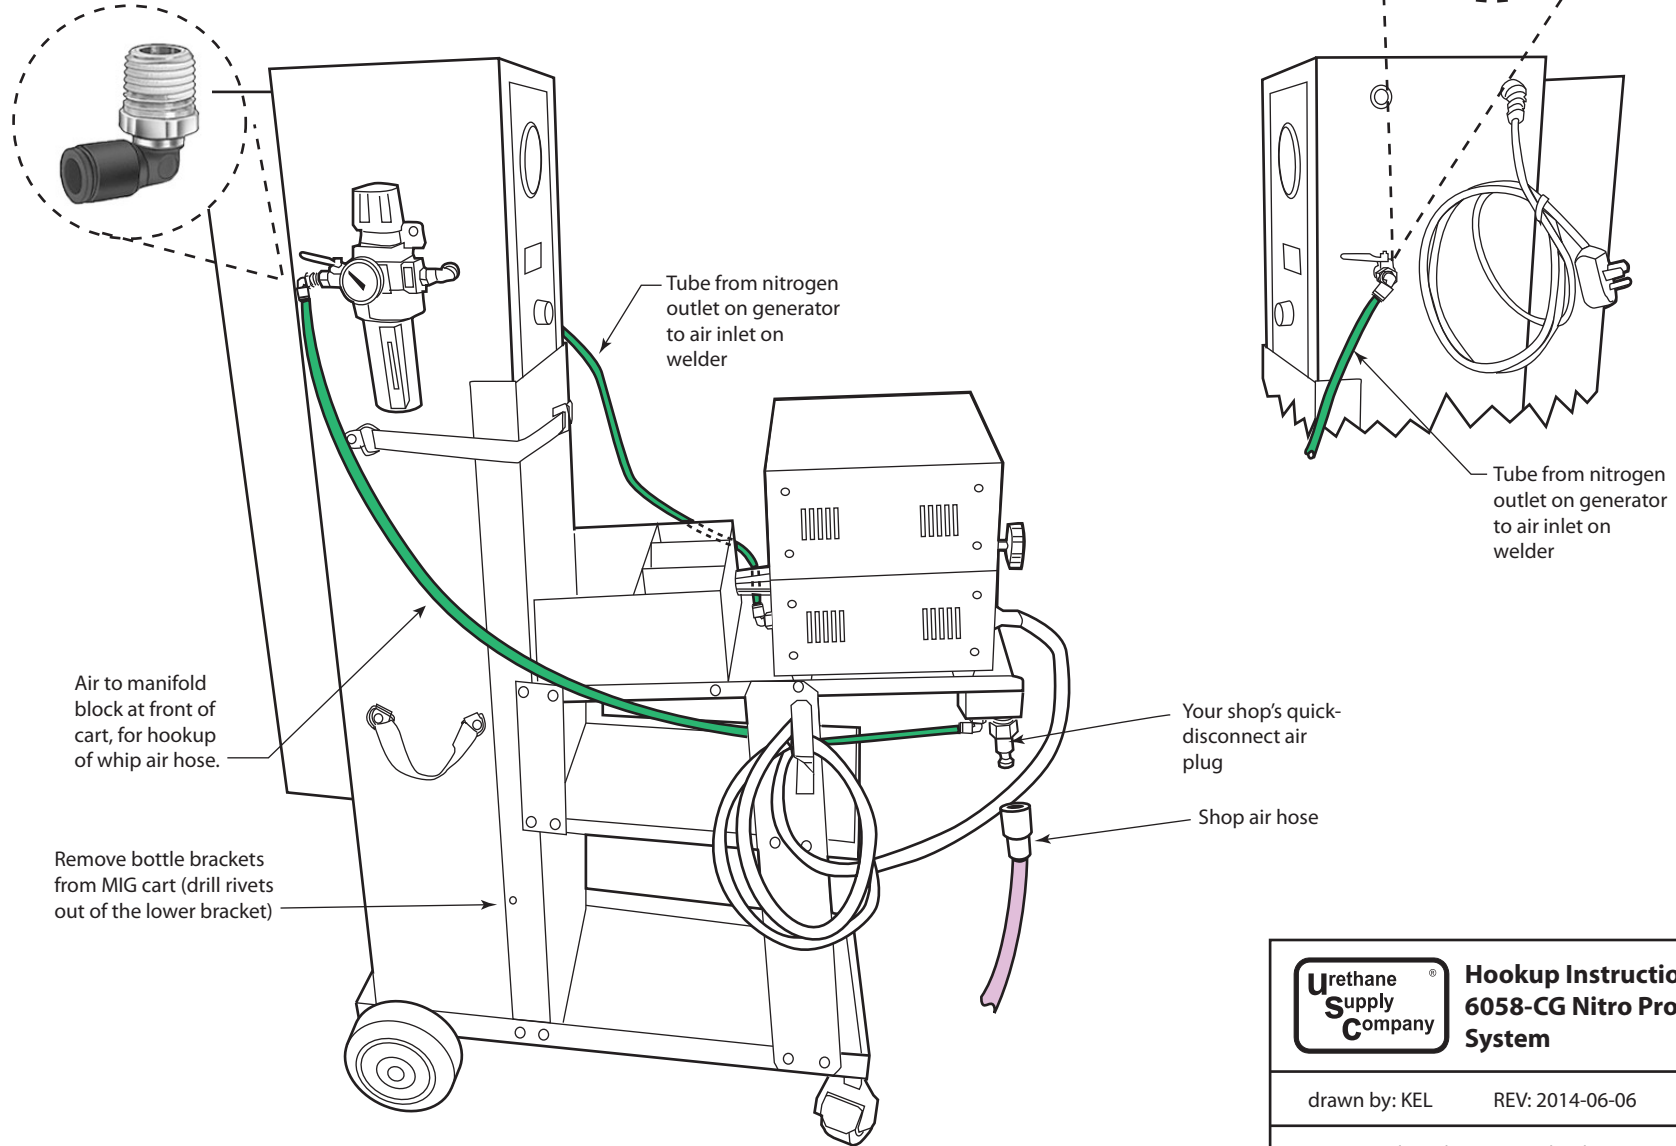

### Plumbing Parts List

| Qty | Description                        |
|-----|------------------------------------|
| 4   | 90° elbow push-to-connect fittings |
| 4'  | Green PUR tubing                   |

|                                                  |                                                               |                 |
|--------------------------------------------------|---------------------------------------------------------------|-----------------|
|                                                  | <b>Hookup Instructions - 6058-CG Nitro Pro Welding System</b> |                 |
|                                                  | drawn by: KEL                                                 | REV: 2014-06-06 |
| G:\USC Product Files\6058\Hookup kit, 6058-CG.ai |                                                               |                 |