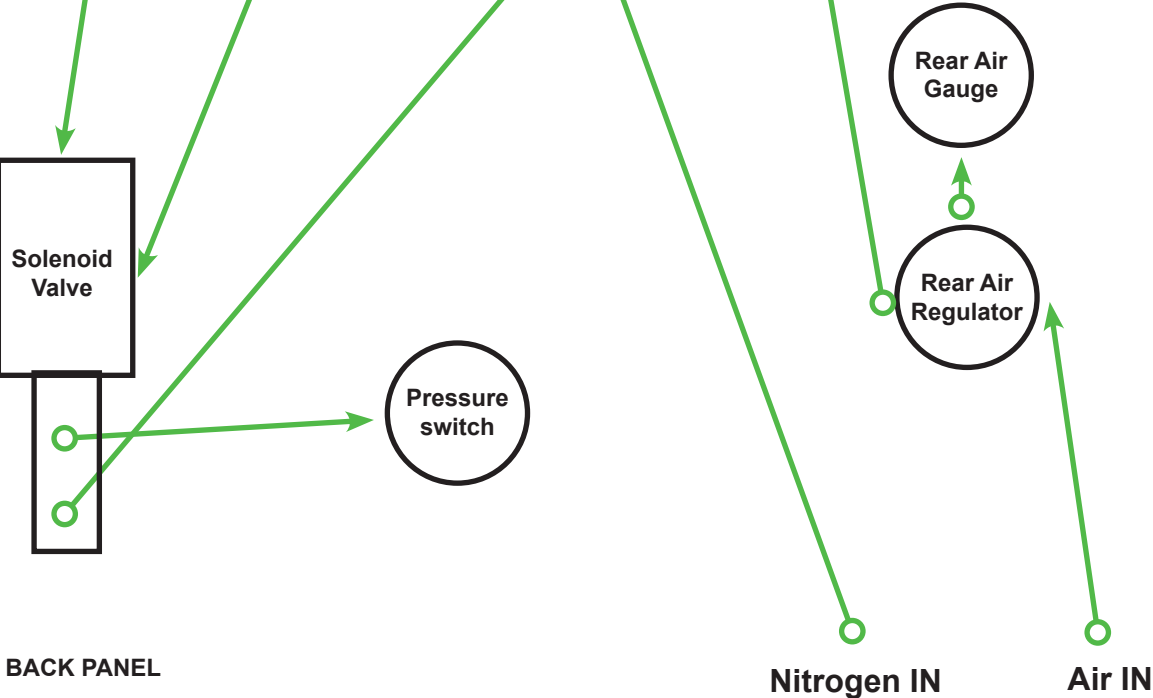

6059 NITRO-FUZER AIRFLOW DIAGRAM

FRONT PANEL

BACK PANEL