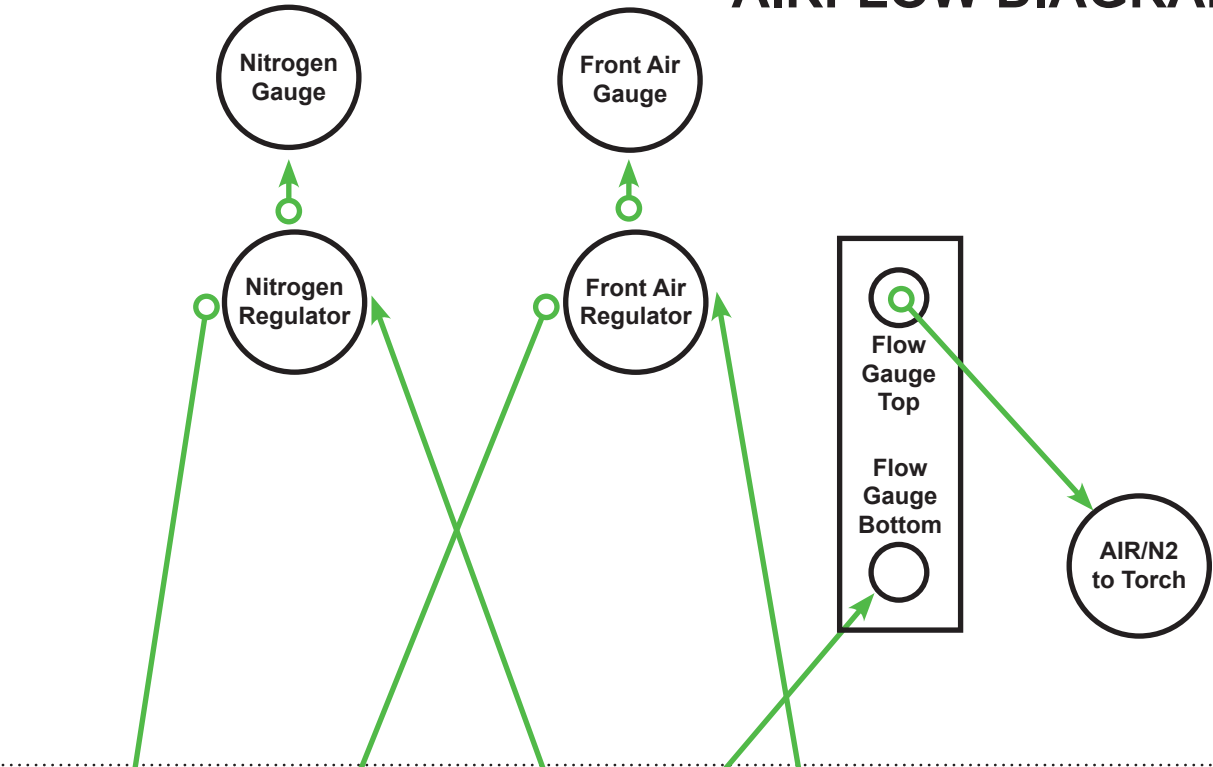

6059 NITRO-FUZER AIRFLOW DIAGRAM

FRONT PANEL

BACK PANEL